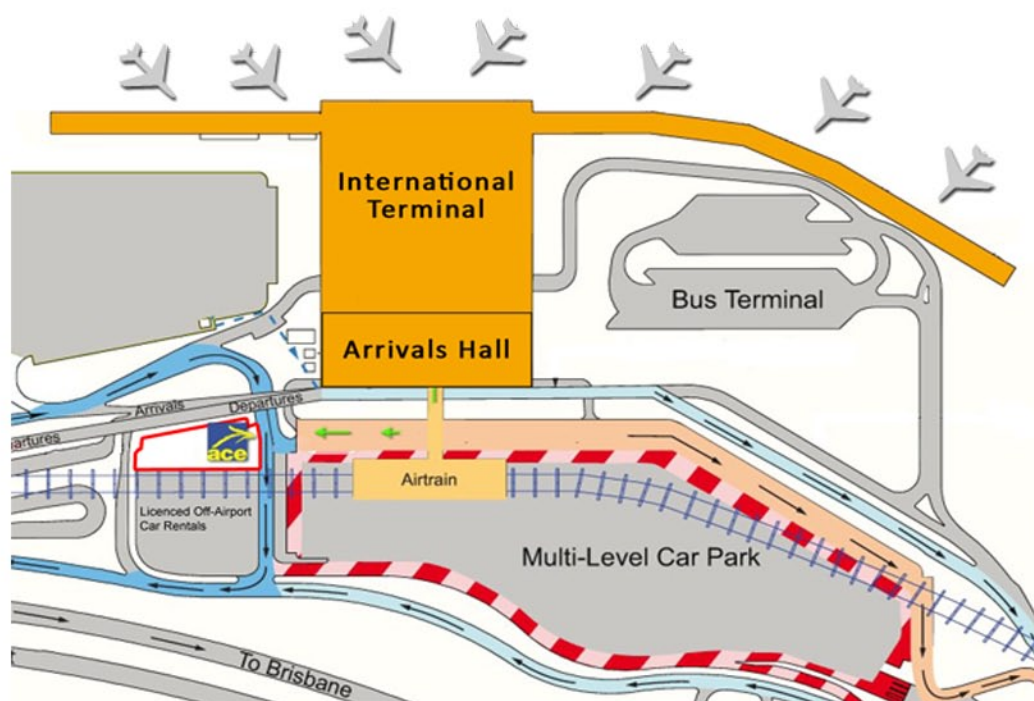

## After Hours Vehicle Collection at Brisbane International Airport

Ace Rental Cars is an 'Off Airport' company. Our office is located just minutes away from the Brisbane Airport Terminals. For customers arriving after hours at the International Terminal, vehicles are parked in the 'Licensed Off-Airport Car Rental' area.

- STEP 1** Once you have collected your luggage and cleared customs, make your way to the ground floor of the terminal building and exit.
- STEP 2** Follow the path along the front of the main carpark to the right (east) until you come to the main carpark driveway.
- STEP 3** Safely cross the driveway and enter the 'Licensed Off-Airport Car Rental' area  and collect your assigned vehicle.

**1** Exit terminal & follow path.

**2** Cross driveway to Off-Airport Car Rentals.

**3** Locate your assigned vehicle.