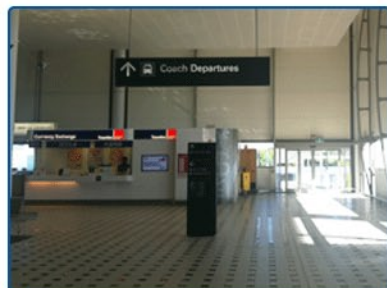

Quick Guide

Vehicle Collection at Brisbane International Airport

Ace Rental Cars is an 'Off Airport' company. Our office is located just minutes away from the Brisbane Airport Terminals. We provide a courtesy shuttle to transfer all our customers to our office where vehicles are collected.

- STEP 1** Once you have collected your luggage and cleared customs, please call for collection by courtesy shuttle. (1800 683 797 or +617 3268 1671)
- STEP 2** Exit at the 'Coach Departures' door and follow the ramp down until you arrive in the main Coach & Shuttle Bus collection area. 
- STEP 3** Look for our Courtesy Shuttle Bus and safely make your way to the parking bay for transfer to our office where vehicles are collected.

1 Exit terminal at Coach Departures.

2 Make way down ramp to bus area.

3 Look for Ace Courtesy Shuttle.