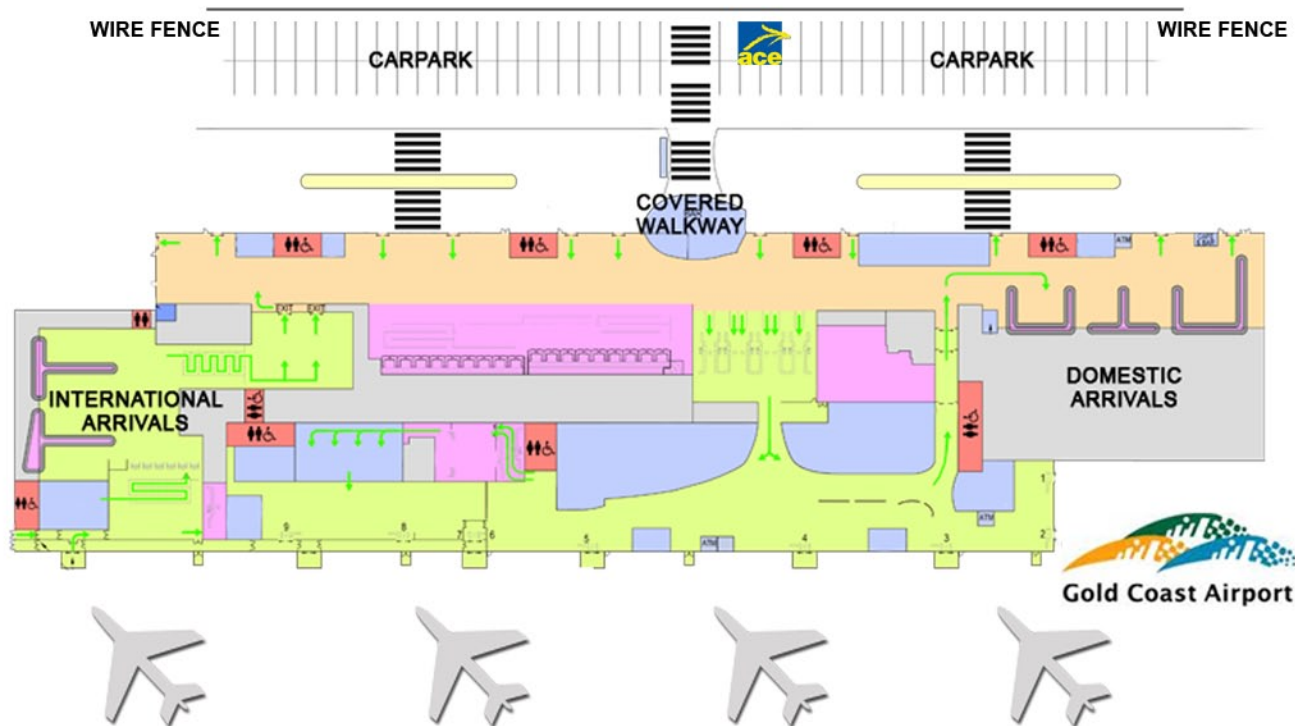

Quick Guide

After Hours Vehicle Collection at Gold Coast (Coolangatta) Airport

Ace Rental Cars is an 'Off Airport' company. Our office is located just minutes away on the main highway, opposite the Gold Coast Airport. For customers arriving after hours vehicles are parked in the 'Short Term' carpark as detailed below.

- STEP 1** Once you have collected your luggage please use the covered walkway at the centre of the terminal building to the short term carpark.
- STEP 2** Continue on walkway until you come to a black wire fence. Your vehicle will be located as near as possible to the walkway against fence. 
- STEP 3** Located your assigned the vehicle using the details you will receive in your final confirmation email and access keys via lock-box code.

1 Follow covered walkway to carpark

2 Located vehicle near black fence

3 Access vehicle via key lock-box